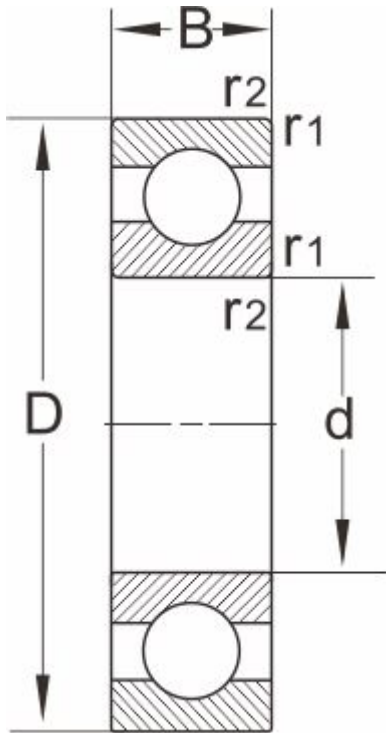

61926

Dimensions and Parameters

Designation	61926
Dimensions [mm]	
d	130
D	180
B	24
r1,r2 Min	1.5
Load ratings(kN)	
dyn Cr	65
stat Cor	67
Speed ratings(rpm)	
grease	3400
oil	4000
Mass	
Kg	1.6