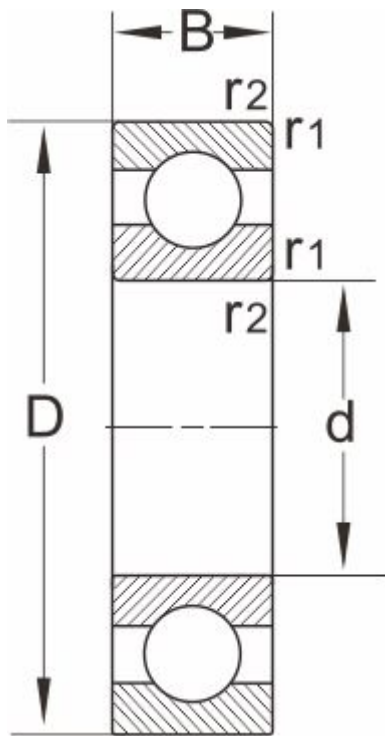

619/530**Dimensions and Parameters**

Designation	619/530
Dimensions [mm]	
d	530
D	710
B	82
r1,r2 Min	5
Load ratings(kN)	
dyn Cr	455
stat Cor	870
Speed ratings(rpm)	
grease	700
oil	850
Mass	
Kg	89.8