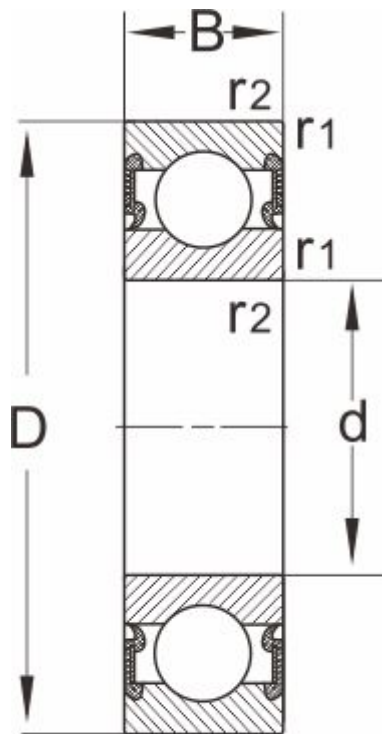

60/28.2Z**Dimensions and Parameters**

2RSR

Designation	60/28.2Z
Dimensions [mm]	
d	28
D	52
B	12
r1,r2 Min	0.6
Load ratings(kN)	
dyn Cr	14.3
stat Cor	8
Speed ratings(rpm)	
grease	14000
oil	--
Mass	
Kg	0.1