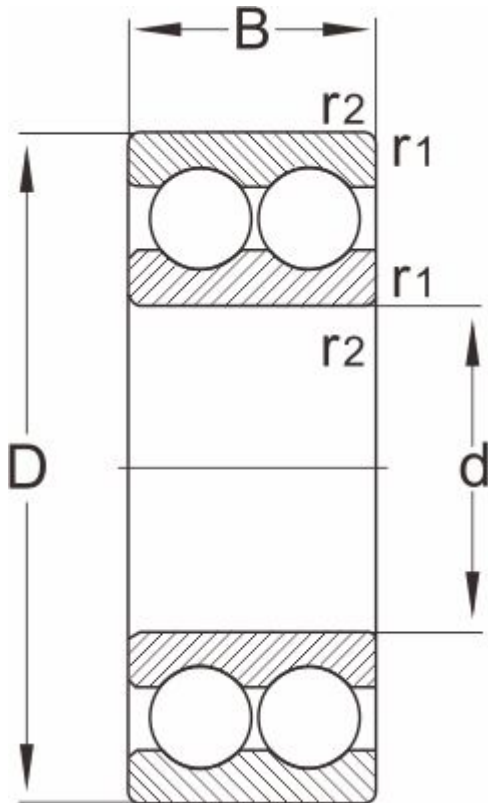

4220B.TV

Dimensions and Parameters

Designation	4220B.TV
Dimensions [mm]	
d	100
D	180
B	46
r1,r2 Min	2.1
Load ratings(kN)	
dyn Cr	140
stat Cor	156
Speed ratings(rpm)	
grease	2600
oil	3200
Mass	
Kg	4.7