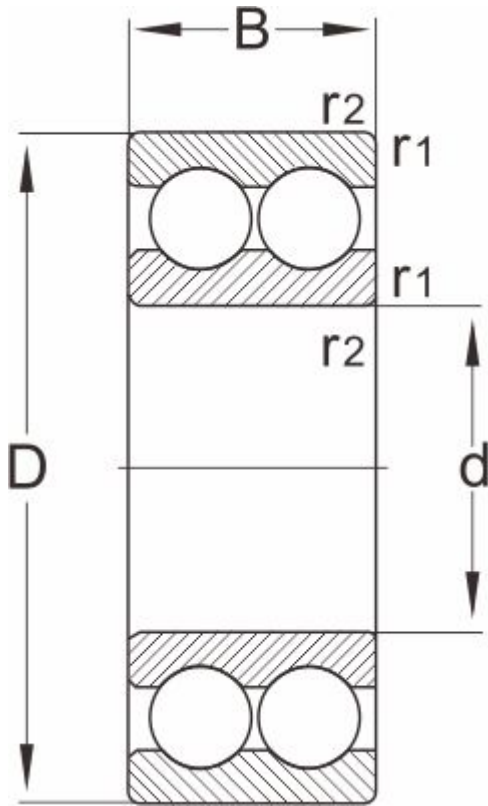

4215B.TV

Dimensions and Parameters

Designation	4215B.TV
Dimensions [mm]	
d	75
D	130
B	31
r1,r2 Min	1.5
Load ratings(kN)	
dyn Cr	72.5
stat Cor	80
Speed ratings(rpm)	
grease	3400
oil	4000
Mass	
Kg	1.6