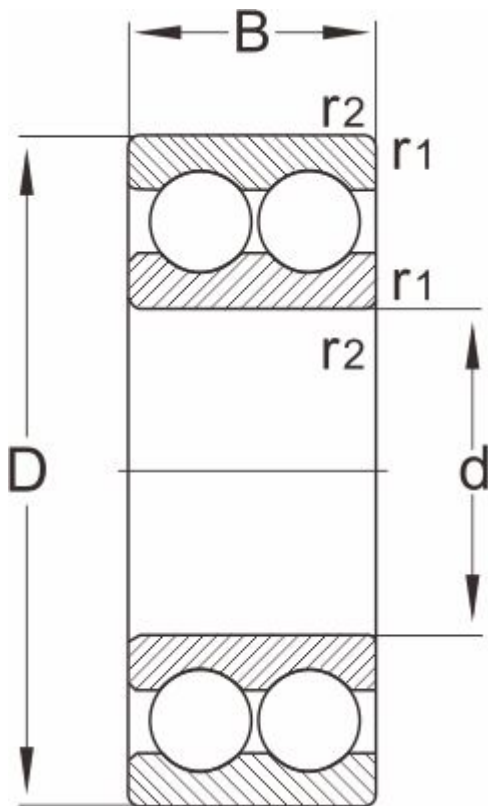

# 4211B.TV

## Dimensions and Parameters

|                     |          |
|---------------------|----------|
| Designation         | 4211B.TV |
| Dimensions [mm]     |          |
| d                   | 55       |
| D                   | 100      |
| B                   | 25       |
| r1,r2 Min           | 1.5      |
| Load ratings(kN)    |          |
| dyn Cr              | 45       |
| stat Cor            | 44       |
| Speed ratings(rpm ) |          |
| grease              | 4800     |
| oil                 | 5600     |
| Mass                |          |
| Kg                  | 0.8      |