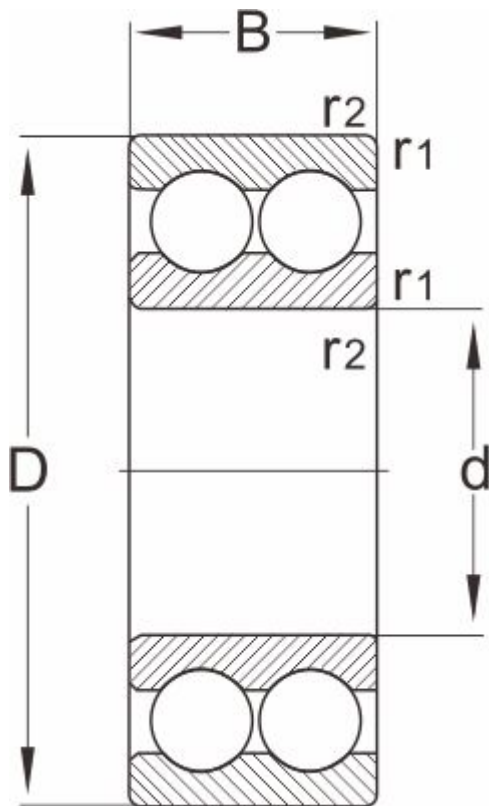

4210B.TV

Dimensions and Parameters

Designation	4210B.TV
Dimensions [mm]	
d	50
D	90
B	23
r1,r2 Min	1.1
Load ratings(kN)	
dyn Cr	40.5
stat Cor	40
Speed ratings(rpm)	
grease	5000
oil	6000
Mass	
Kg	0.58