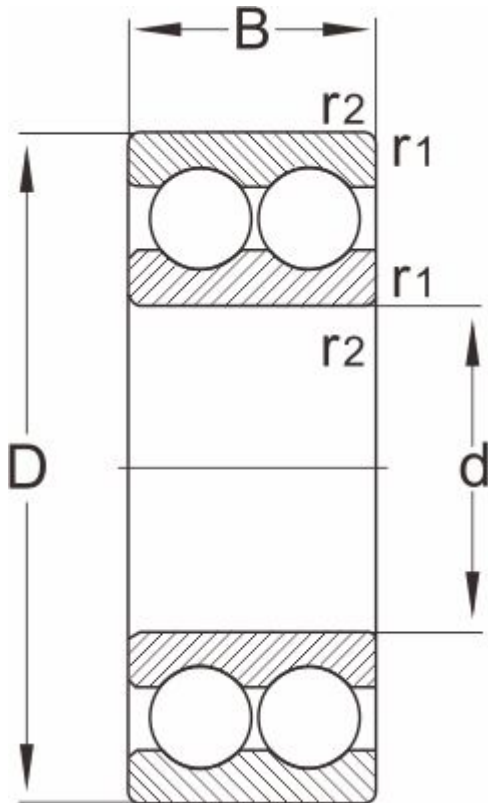

# 4207B.TV

## Dimensions and Parameters

Designation	4207B.TV
Dimensions [mm]	
d	35
D	72
B	23
r1,r2 Min	1.1
Load ratings(kN)	
dyn Cr	35.1
stat Cor	28.5
Speed ratings(rpm )	
grease	6700
oil	8000
Mass	
Kg	0.4