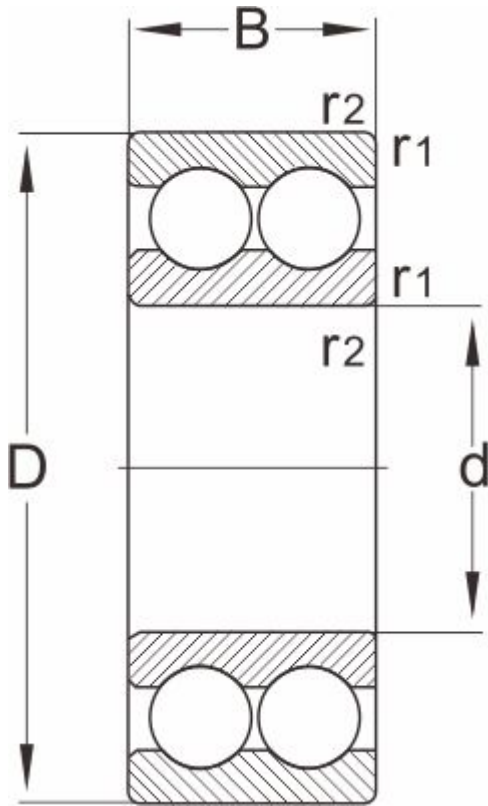

4204B.TV

Dimensions and Parameters

Designation	4204B.TV
Dimensions [mm]	
d	20
D	47
B	18
r1,r2 Min	1
Load ratings(kN)	
dyn Cr	17.8
stat Cor	12.5
Speed ratings(rpm)	
grease	10000
oil	13000
Mass	
Kg	0.14