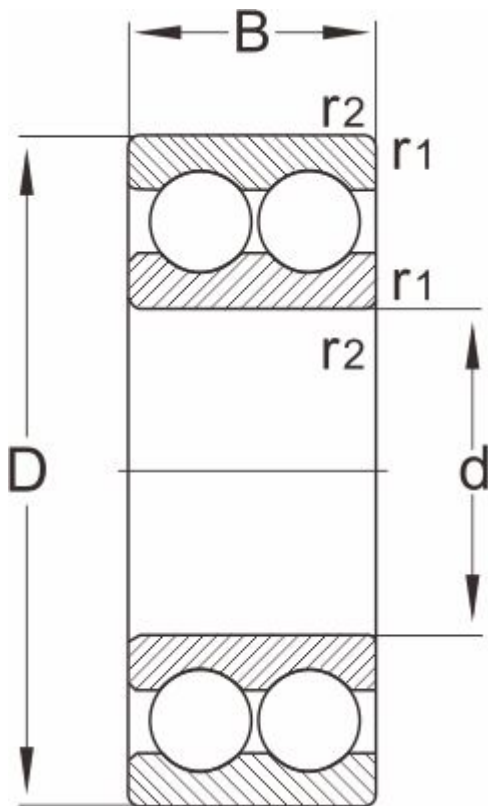

## Dimensions and Parameters

Designation	4202B.TV
Dimensions [mm]	
d	15
D	35
B	14
r1,r2 Min	0.6
Load ratings(kN)	
dyn Cr	11.9
stat Cor	7.5
Speed ratings(rpm )	
grease	14000
oil	17000
Mass	
Kg	0.059