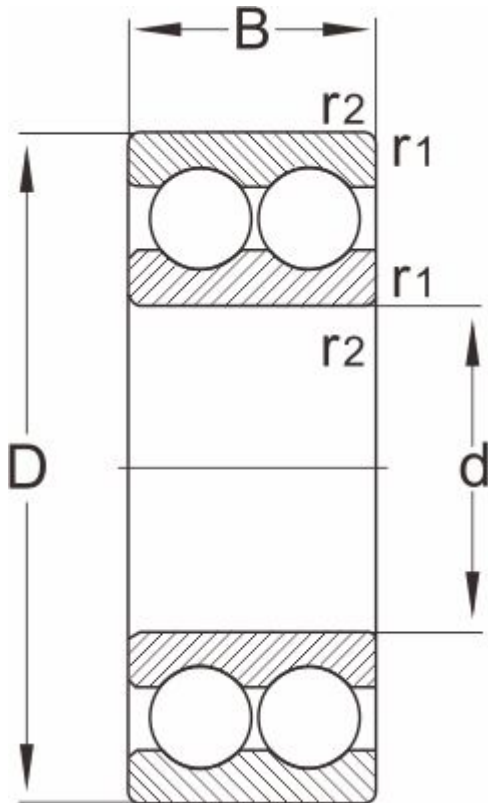

# 4201B.TV

## Dimensions and Parameters

Designation	4201B.TV
Dimensions [mm]	
d	12
D	32
B	14
r1,r2 Min	0.6
Load ratings(kN)	
dyn Cr	10.6
stat Cor	6.2
Speed ratings(rpm )	
grease	17000
oil	20000
Mass	
Kg	0.053