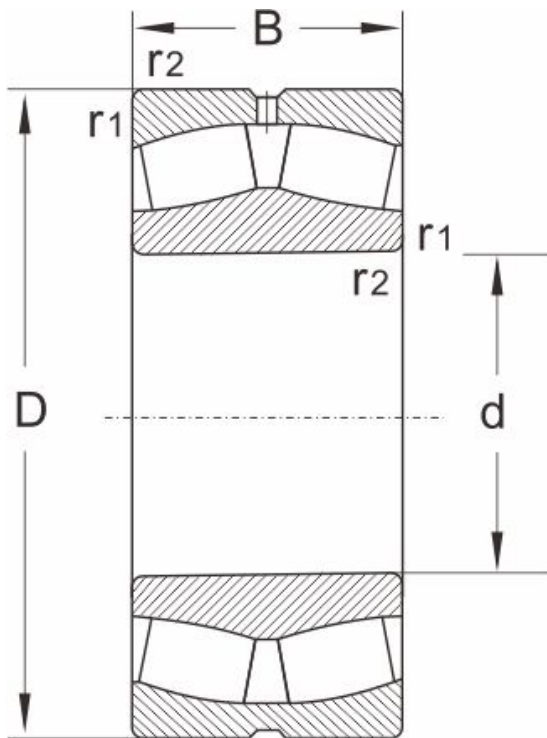

240/1060MB

Dimensions and Parameters

Designation	240/1060MB
Dimensions (mm)	
d	1060
D	1500
B	438
r1,r2 min	9.5
Load ratings(KN)	
dyn Cr	18600
stat Cor	50000
Speed ratings (rpm)	
grease	140
oil	180
Calculation factors	
e	0.27
Y1	0.27
Y2	3.7
Yo	2.4
Mass	
(kg)	2530