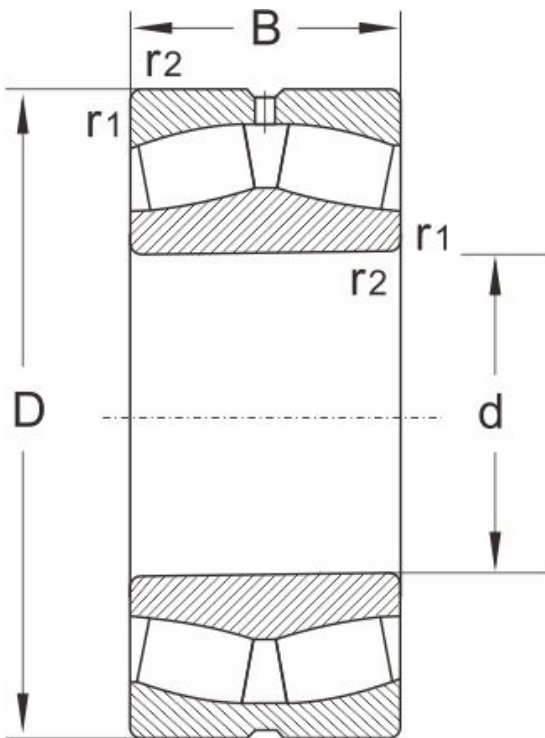

22356CK

Dimensions and Parameters

Designation	22356CK
-------------	---------

Dimensions (mm)

d	280
D	580
B	175
r1,r2 min	6

Load ratings(KN)

dyn Cr	3530
stat Cor	5208

Speed ratings (rpm)

grease	560
oil	750

Calculation factors

e	0.36
Y1	1.8
Y2	2.8
Yo	1.8

Mass

(kg)	235
------	-----