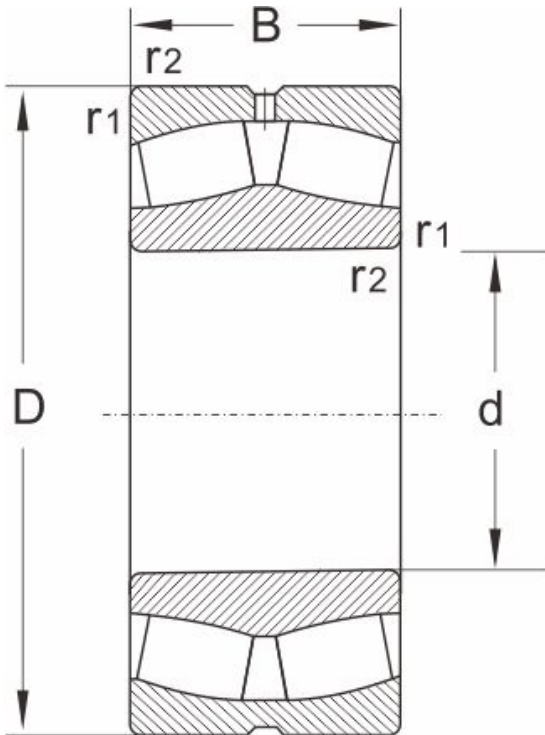

22219c

Dimensions and Parameters

Designation	22219c
Dimensions (mm)	
d	95
D	170
B	43
r1,r2 min	2.1
Load ratings(KN)	
dyn Cr	340
stat Cor	450
Speed ratings (rpm)	
grease	2200
oil	2800
Calculation factors	
e	0.24
Y1	2.8
Y2	3.8
Yo	2.8
Mass	
(kg)	3.86