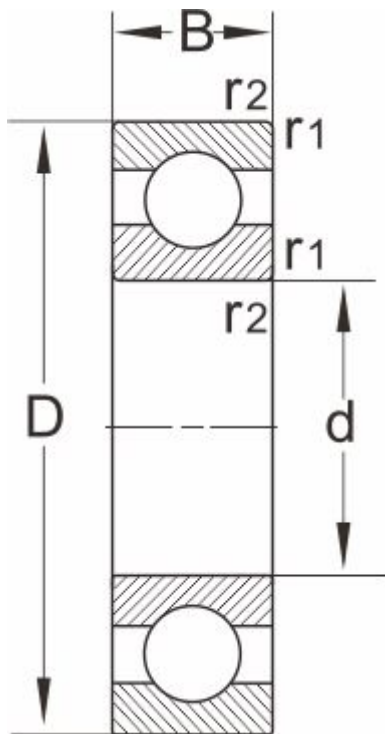

16017

Dimensions and Parameters

Designation	16017
Dimensions [mm]	
d	85
D	130
B	14
r1,r2 Min	0.6
Load ratings(kN)	
dyn Cr	34
stat Cor	33.5
Speed ratings(rpm)	
grease	5000
oil	6000
Mass	
Kg	0.641